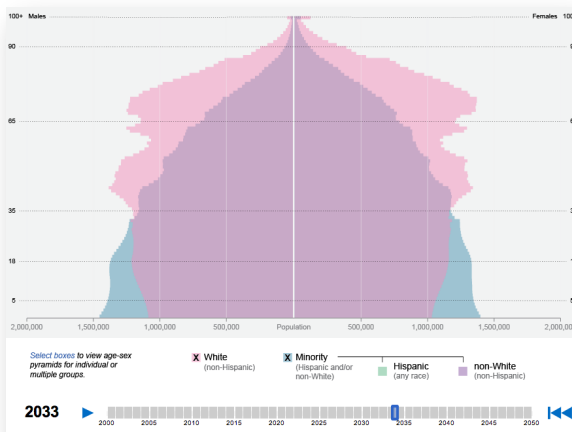

Data Visualizations

As data becomes more influential in everyday business decisions, new ways are required to analyze and comprehend this information. Data Visualizations allow us to do just that by communicating information clearly and quickly through the use of maps, graphs, and charts. International Mapping specializes in the creation of Data Visualizations. We help Government and non-Government Agencies turn complex data sets into graphically pleasing and eye opening visualizations, drawing attention to key patterns and observations.

SERVICES

- Data Analysis
- Planning & Storyboarding
- Interactive Visualizations
- Static Visualizations

"Alex Tait and his team at International Mapping provide innovative solutions that address the thorny challenges inherent in presenting geographical and other data-intensive information in a compelling and highly usable way. They understand that elegant, thoughtful design serves an enormously powerful role in conveying complex information in an elegant fashion. The firm's technical and design expertise is combined with consistently responsive customer service and a high degree of professionalism."