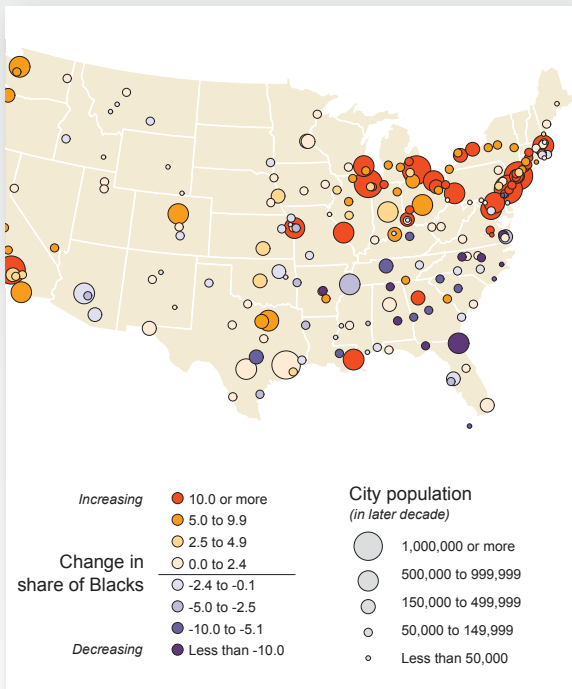

Data Visualizations

As data becomes more influential in everyday business decisions, new ways are required to analyze and comprehend this information. Data Visualizations allow us to do just that by communicating information clearly and quickly through the use of maps, graphs, and charts. International Mapping specializes in the creation of Data Visualizations. We help Government and non-Government Agencies turn complex data sets into graphically pleasing and eye opening visualizations, drawing attention to key patterns and observations.

SERVICES

- Data Analysis
- Planning & Storyboarding
- Interactive Visualizations
- Static Visualizations

"Alex Tait and his team at International Mapping provide innovative solutions that address the thorny challenges inherent in presenting geographical and other data-intensive information in a compelling and highly usable way. They understand that elegant, thoughtful design serves an enormously powerful role in conveying complex information in an elegant fashion. The firm's technical and design expertise is combined with consistently responsive customer service and a high degree of professionalism."